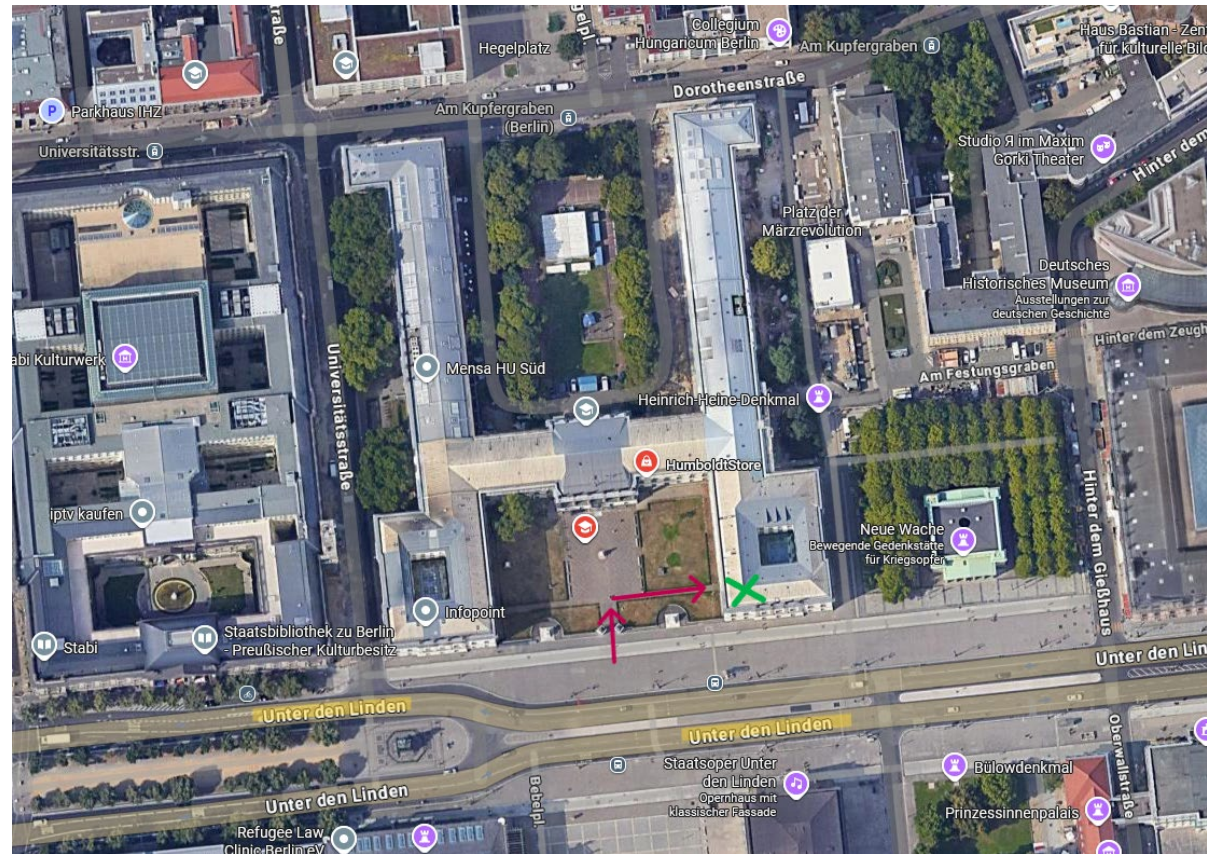

Public Panel discussion “Science in a Fragmenting World: Rethinking Internationalization”

24. June 2026 / 6-8pm

Address: Humboldt-Universität zu Berlin, Unter den Linden 6, 10117 Berlin // Room: Lichthof Ost (X)

Directions (→):

- Enter Humboldt-Universität via Unter den Linden
- Go through the main gate into the Ehrenhof (courtyard) - not into the main building
- Turn right immediately onto the small path before reaching the lawn
- Follow the path for a few meters
- The room Lichthof Ost (X) is located behind the open door